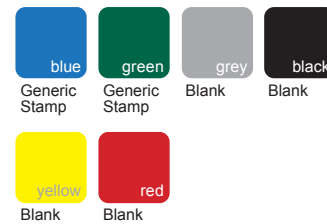

Accessories:

- Lids, labels (available in any language), decals, sign frames, connectors, wheel dollies

Stamping:

- Minimum order: 200 pcs
- Side stamping: 5" x 5.75"
- Generic stamp: Mobius loop on 1 side (stocked in blue & green)

Colors:

- Custom colors available,
minimum order of 1000 pcs

Stock Colors:

Optional wheel dollies

Mix or match body and
lid colors

Custom decals

BUSCH SYSTEMS
Recycling Made Simple

www.buschsystems.com